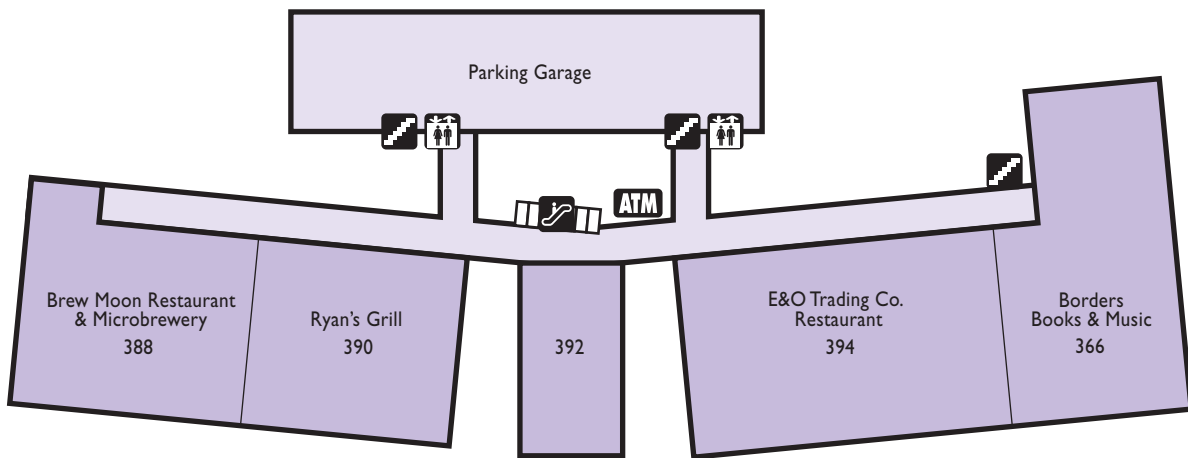

FIRST LEVEL

Ward Centre – Store Directory

- | | | | |
|--|---|---|--|
| 380 Beard Papa's Sweets Café | 328 Franklin Covey | 324 MP Collections | 390 Ryan's Grill |
| 372 Ben & Jerry's Ice Cream Shop | 315 The Gallery at Ward Centre | 334 MisFortune | 370 Satura Cakes |
| 319 Birkenstock Footprints | 340 Genki Sushi | 317 Mocha Java Café | 305 The Seasonal Store |
| 320 Black Pearl Gallery | 360 Goma Tei Ramen | 356 Morgan Beret Fine Lingerie and Bed Linen | 347 Sedona |
| 366 Borders Books & Music | 310 Honolulu Chocolate Company | 338 New Balance Hawaii | 303 SoHa |
| 388 Brew Moon Restaurant & Microbrewery | 350 Jeff Chang Pottery & Fine Crafts | 336 Noa Noa | 362 Sonia Daniel House of Style |
| 330 Brookstone | 300 Kaka'ako Kitchen | 345 Paul Brown Salon & Day Spa | 359 SunSights Sunglass Boutique |
| 392 Compadres Bar & Grill | 378 Kicks/Hi | 322 RainBowTique - University of Hawaii | 352 Sushi Masa |
| 374 Crazy Shirts Factory Outlet | 386 Kua 'Aina Sandwich | 364 Red Pineapple | 332 Under A Hula Moon |
| 394 E&O Trading Company Restaurant | 326 LA-2 Shop Hawaii Lani | | 384 Up & Riding |
| | 376 Lids | | 382 XCEL Wetsuits |

THIRD LEVEL