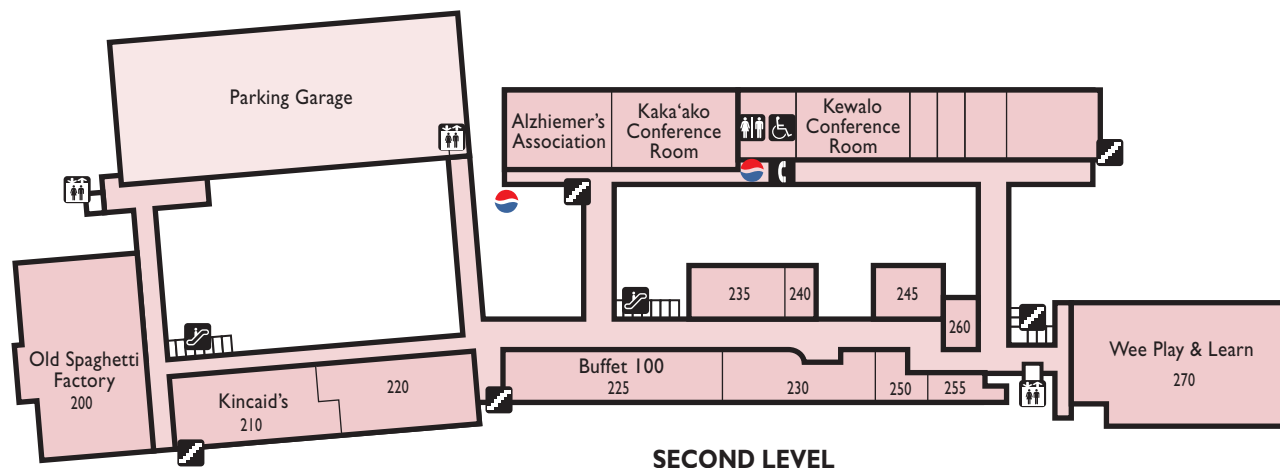

FIRST LEVEL

Ward Warehouse – Store Directory

118	Affiliated Art	123	Cupcake Boutique	144	Island Soap & Candle Works	164	Nohea Gallery
129	Aloha Salads	121	Crazy Fish	137	The Juice Stop	172	Novel-T World
176	Alliway	210	Dairy Queen/Orange Julius	210	Kincaid's Fish, Chop & Steak House	200	Old Spaghetti Factory
126	Art Box	182	Diem Café	182	Korean BBQ Express	112	Opal Fields
140	As Seen on TV	186	Dig Lifestyles	186	L&L Drive Inn	250	Other Realms
174	Attitude by Andrea Hoelzel	119	EcoSystems	131	Lau Lau Woodworks	103	The Pet Spot
150	Bath & Butler	150	Executive Chef/Bath & Butler	162	Le Lotus Bleu	160	The Place
124	Blue Ginger Designs	255	First Impression Nail Salon	142	Linea	106	Salon Bobbi & Guy
102	Bobbi & Guy Beauty Supply	134	Flags Flying	115	Liquor Collection	156	Second Skin
225	Buffet 100	113	The Growing Nest	116	Local Fever	240	Silver & Socks by NOE
180	C. June Shoes	110	Hawaiian Moon	125	Loco Boutique	190	Subway Sandwiches
158	Calendar Club	154	Honolulu Cookie Company	118	Mamo Howell	168	Sunglass Hut
178	Calista by Cotton Cargo	132	In4mation	148	Menchie's (coming soon)	188	Sushi at Ward
130	Chowder House	135	InSpecs Eyewear	111	Merle Norman Cosmetics	108	Taj Clubhouse
166	Cinnamon Girl	139	Island Gold Collection	184	Mr. Egg Roll	127	Town & Country Surf Shop
105	Cottage By the Sea	230	Island Guitars	146	My Little Secret	170	The Wedding Café
120	Craft Flair	117	Island Slipper	100	Native Books/Na Mea Hawai'i	270	Wee Play & Learn

SECOND LEVEL